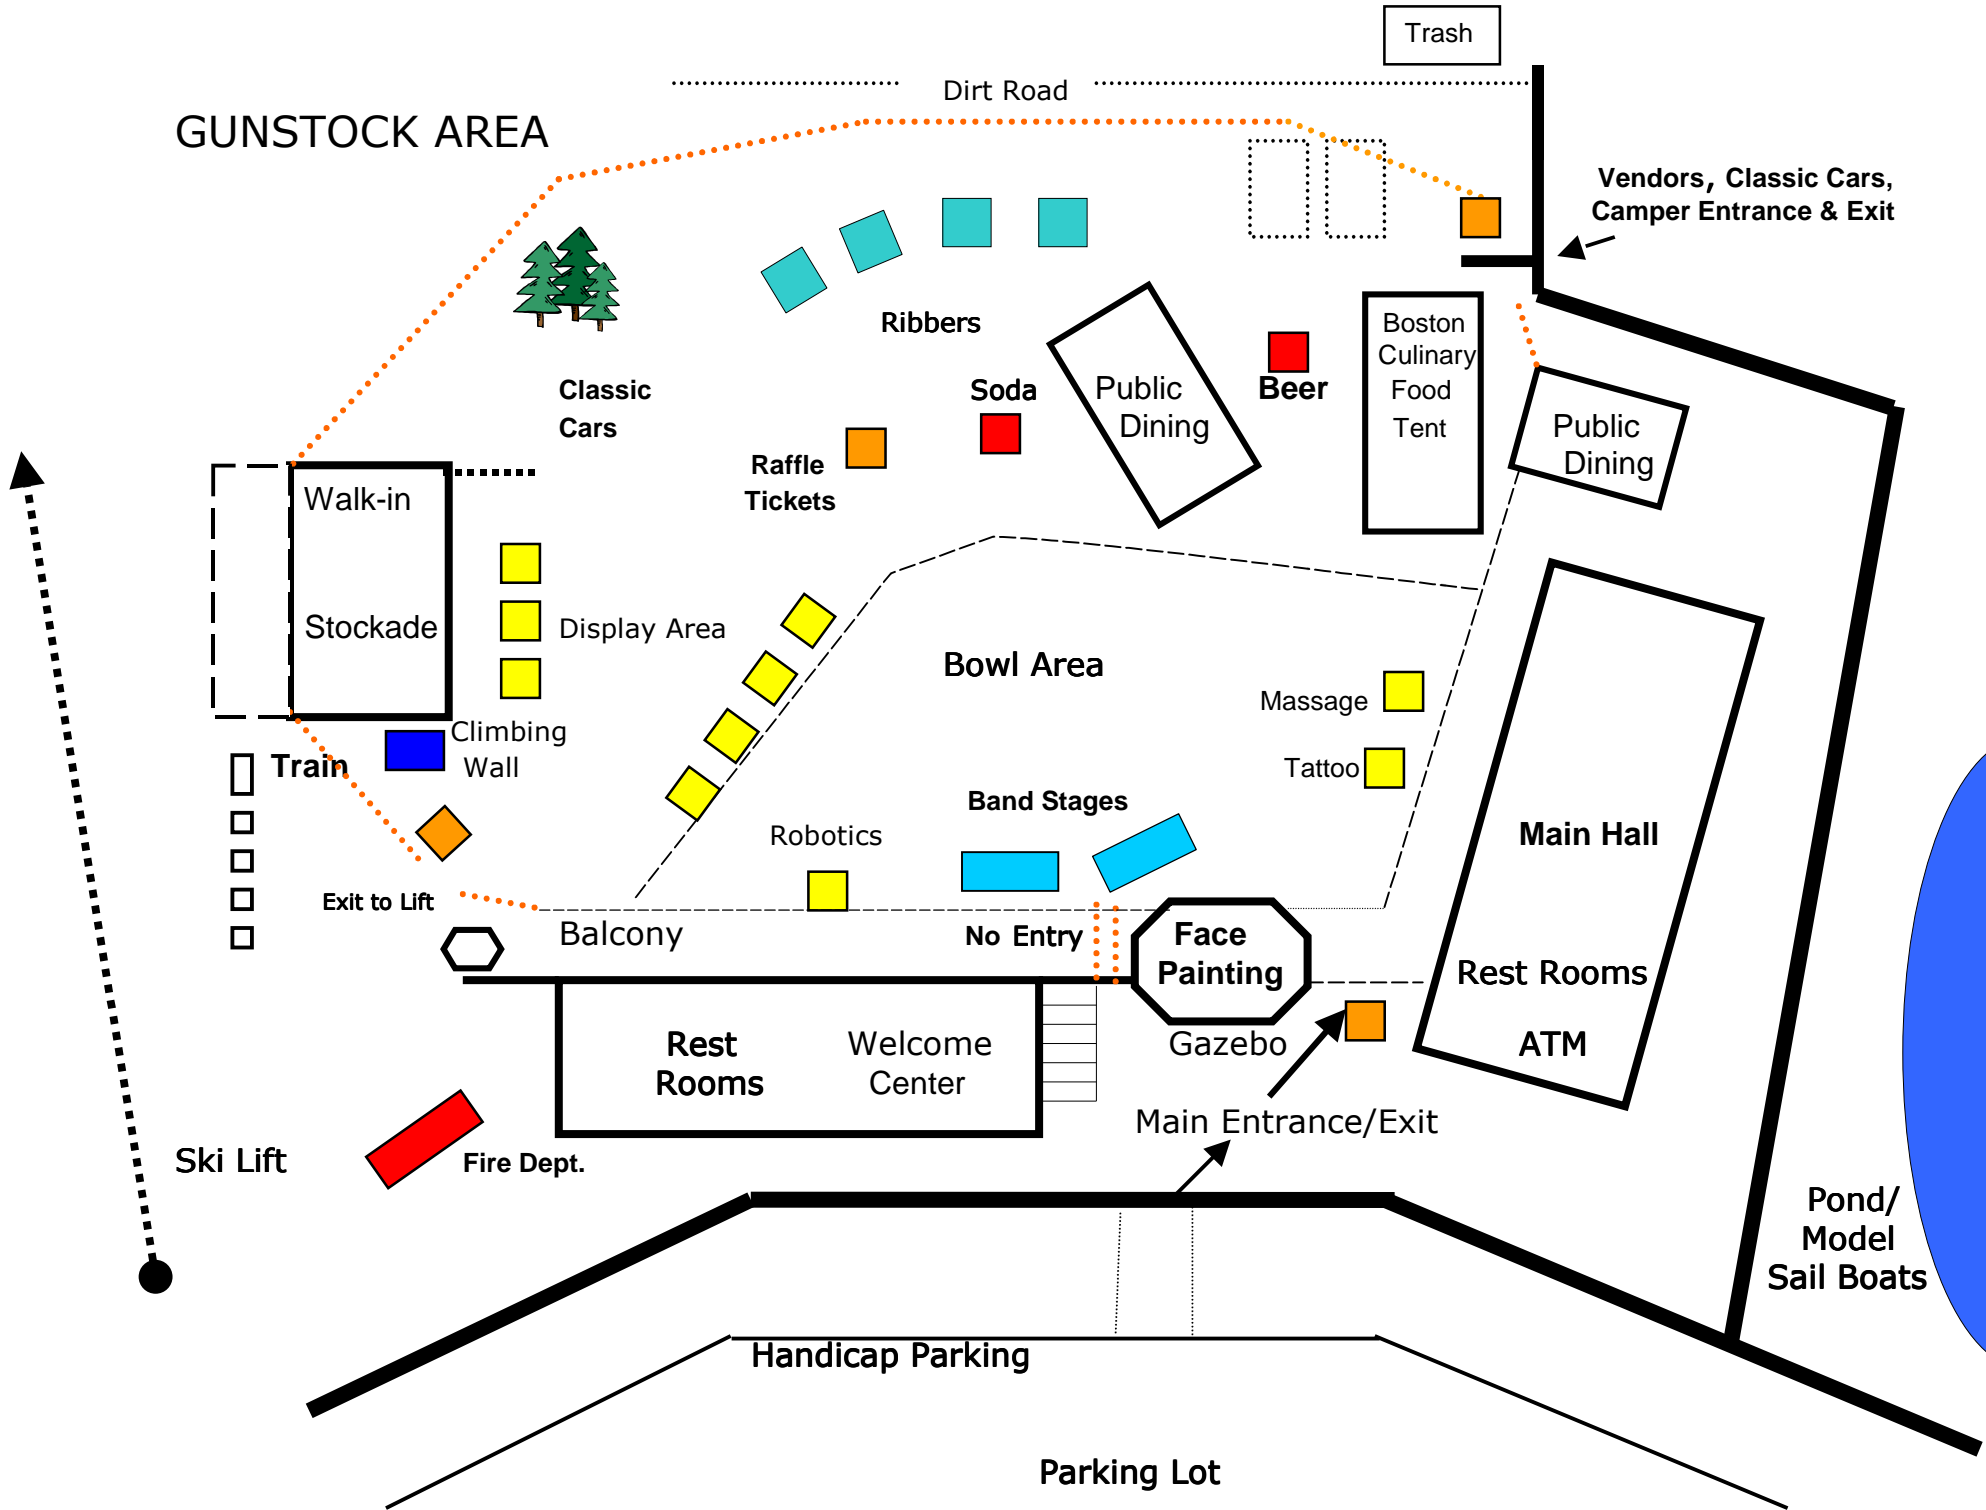

GUNSTOCK AREA

Dirt Road

Trash

Vendors, Classic Cars,
Camper Entrance & Exit

Ribbers

Soda

Beer

Public Dining

Boston Culinary
Food Tent

Public Dining

Classic
Cars

Raffle
Tickets

Walk-in
Stockade

Display Area

Climbing
Wall

Train

Exit to Lift

Bowl Area

Massage

Tattoo

Band Stages

Robotics

Balcony

No Entry

Handicap Parking

Parking Lot

Pond/
Model
Sail Boats